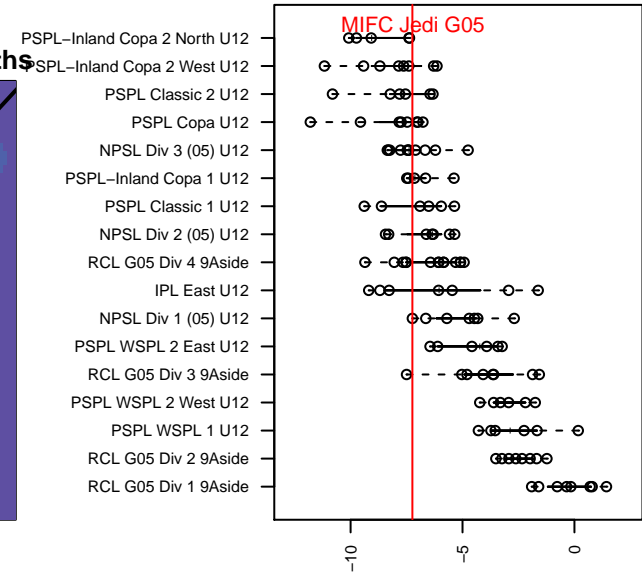

MIFC Jedi G05

Mercer Island FC
 Mercer Island, WA
 G05 total strength=474
 attack=0.3 defense=0.35
 fall league = NPSL Div 1 (05) U12

alt names used:
 MIFC G05 Jedi
 MIFC GO5 Jedi
 MIFC JEDI (WA)
 MIFC Jedi 05 – Nelson

Venues played:
 2016 Seattle United Cup GU12
 2016 REDAPT Cup Gold U12
 2016 NPSL Division 1 (05) U12
 2016 Founders Cup G05 Div A

MIFC Jedi G05
 Dots are actual minus expected GF (blue circles) and GA (red triangles).
 Blue line is smoothed change in attack strength. Red is smoothed change in defense strength.

**attack and defense variance (black dot)
relative to other teams
and top 10 in region**

**attack and defense rating
relative to others at age
and all opponents in last 13 months**

Performance relative to 13 month average